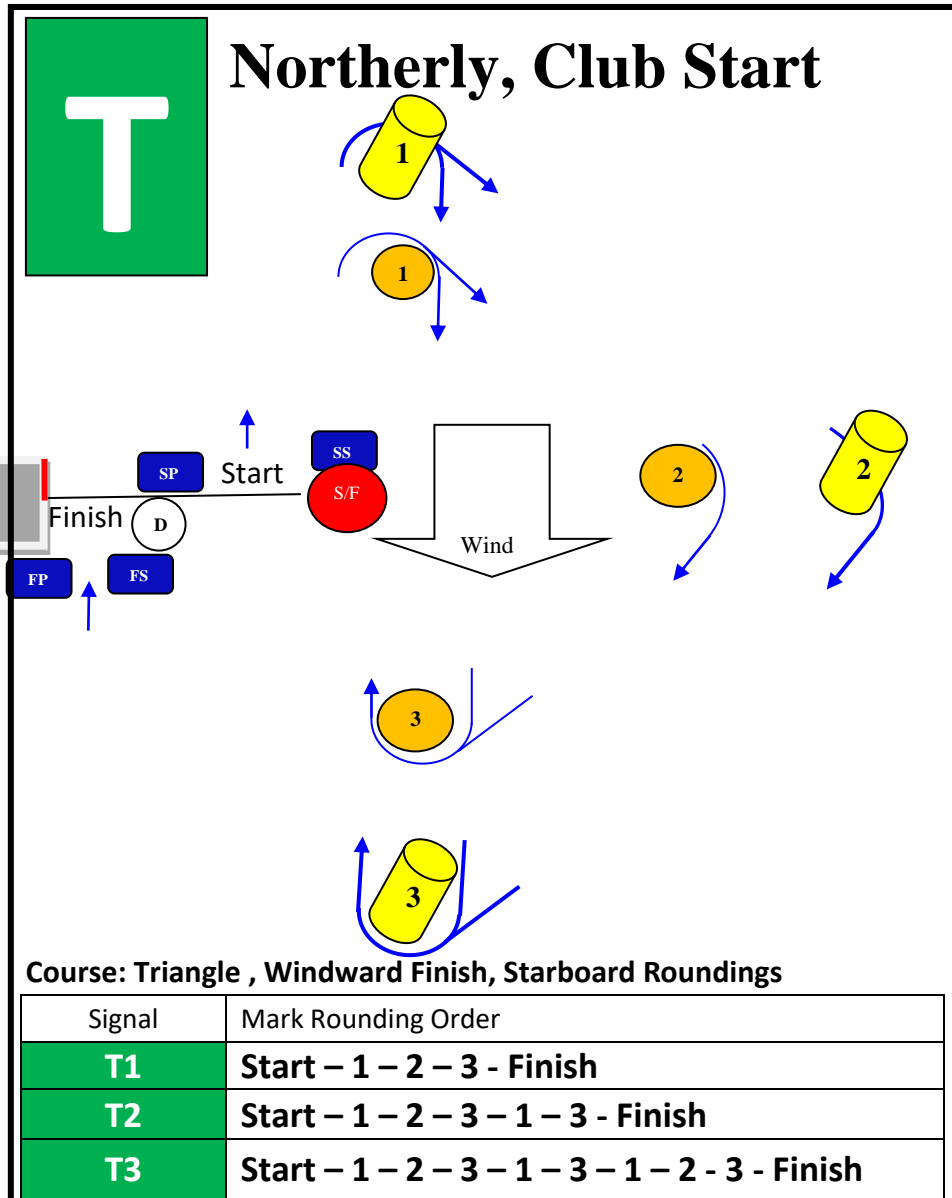

Course Diagram – WBBC, Triangle, S/F Middle, STBD Rounding.

Symbol	Mark	Description of Mark/ Buoy
	1 Outer	Windward Mark Outer Course. Large Cylindrical Yellow
	1 Inner	Windward Mark Inner Course. Spherical Orange
	S/F Start Box	Start/Finish Line Inner: Vertical Line Red under Start Box Window
	S Distance F Outer	Start Line Inner Distance = Finish Line Outer: Spherical White. Port End
	S/F Pin End	Start/Finish Line Outer: Spherical Red. Starboard End
	2 Wing Inner	Wing Mark Inner Course. Spherical Orange
	2 Wing Outer	Wing Mark Outer Course. Large Cylindrical Yellow
	3 Inner	Leeward Mark Inner Course. Spherical Orange
	3 Outer	Leeward Mark Outer Course. Large Cylindrical Yellow